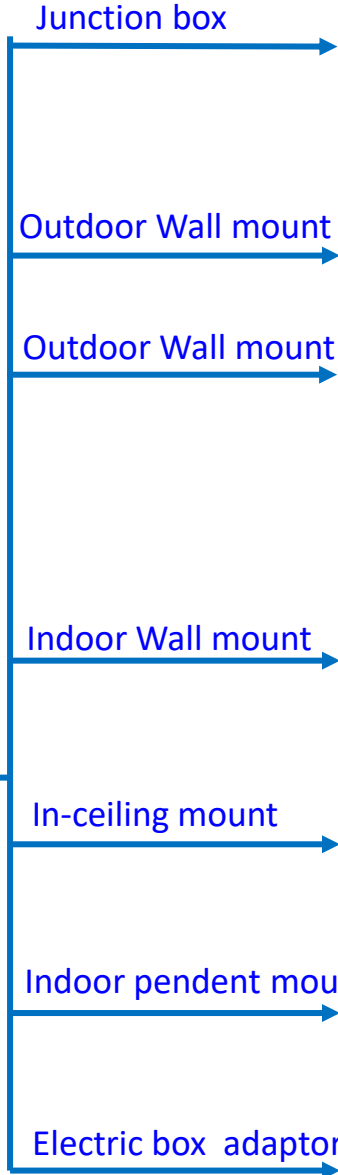

Dome camera mount

Outdoor mount:
Including junction box

Indoor mount:
Excluding junction box

IPC323X series

TR-JB04-IN

TR-JB07/WM04-IN

TR-JB07/WM04-A-IN
Extra back outlet for cable
(Covered with black foam)

TR-WM04-IN

TR-FM152-A-IN

TR-UF45-E-IN

TR-SM04-IN

NEW

NPT 3/4" Plastic
Waterproof joint

Optional

TR-A01-IN

Pole mount

TR-UP06-IN

TR-CE45-IN