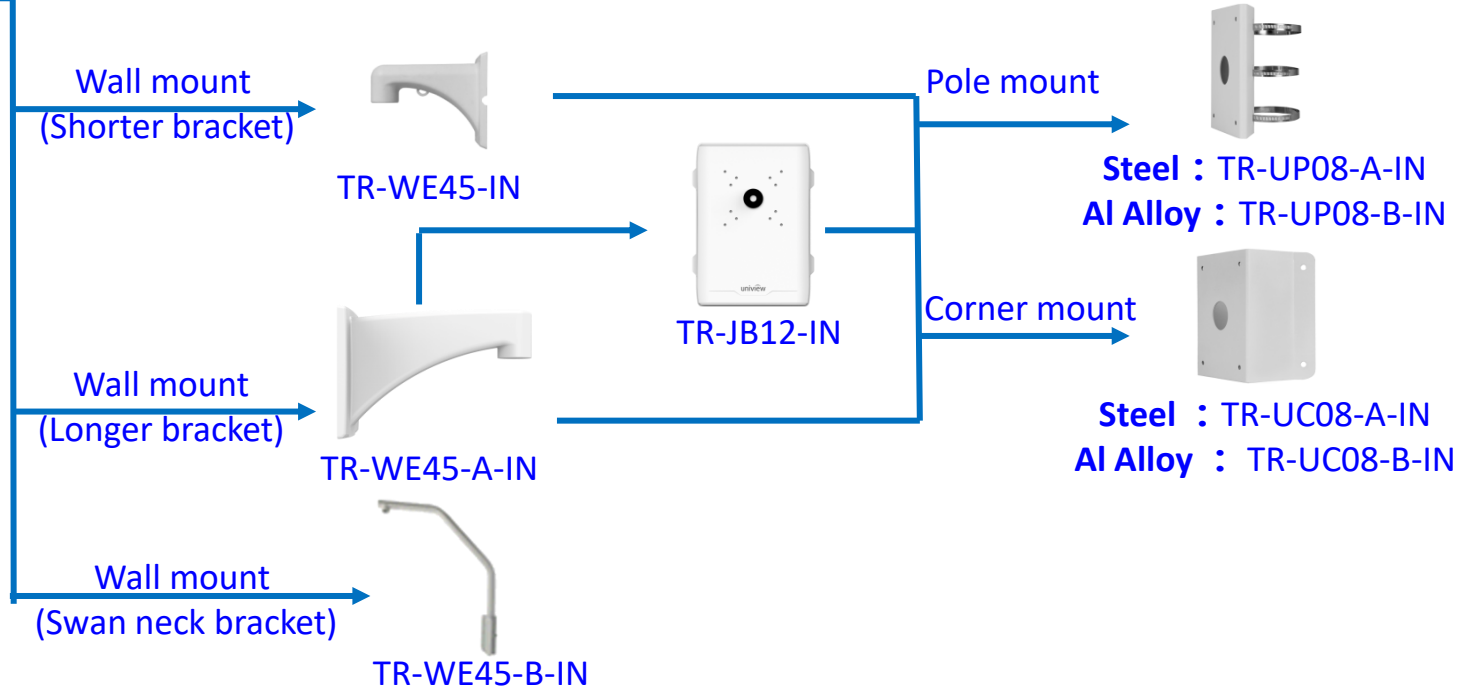

TR-SM04-IN

NEW

NPT 3/4" Plastic
Waterproof joint

Optional

TR-A01-IN

Pole mount

TR-UP06-IN

TR-CE45-IN

Fixed dome camera mount

Fixed dome camera mount

Fisheye camera mount

Mini dome camera mount

Bullet camera mount

Outdoor PTZ camera mount

Outdoor PTZ camera mount

Indoor PTZ camera mount