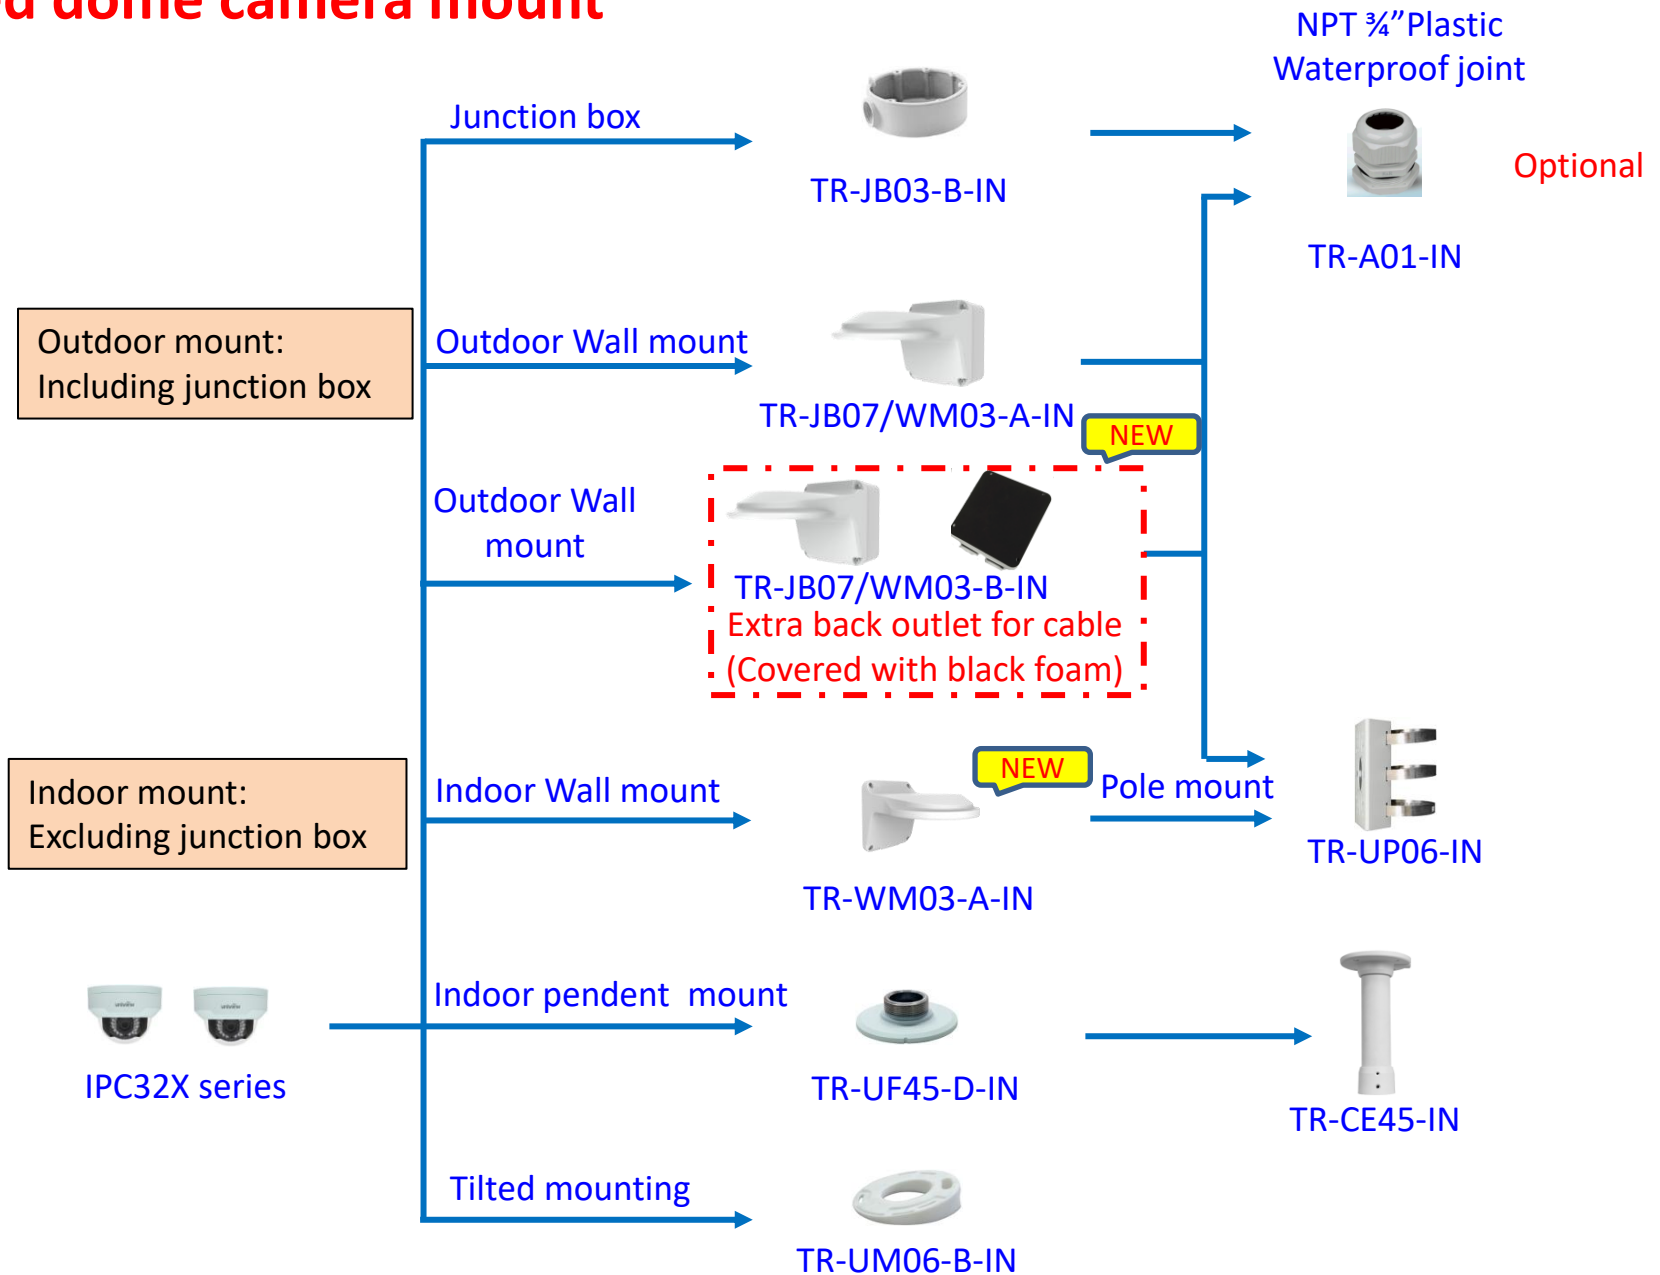

IPC Accessories Installation Guide

Box camera mount

Indoor Wall mount

Recommended

TR-WM06-C-IN

Indoor installation:
Wall /Pendent mount

TR-UM06-A-IN

Indoor installation

Indoor mount:
Excluding junction box

IPC323X series

TR-JB04-IN

TR-JB07/WM04-IN

TR-JB07/WM04-A-IN
Extra back outlet for cable
(Covered with black foam)

TR-WM04-IN

TR-FM152-A-IN

TR-UF45-E-IN

TR-SM04-IN

NEW

NPT 3/4" Plastic
Waterproof joint

Optional

TR-A01-IN

Pole mount

TR-UP06-IN

TR-CE45-IN

Fixed dome camera mount

Fixed dome camera mount

Fisheye camera mount

Mini dome camera mount

Bullet camera mount

Outdoor PTZ camera mount

Outdoor PTZ camera mount

Indoor PTZ camera mount