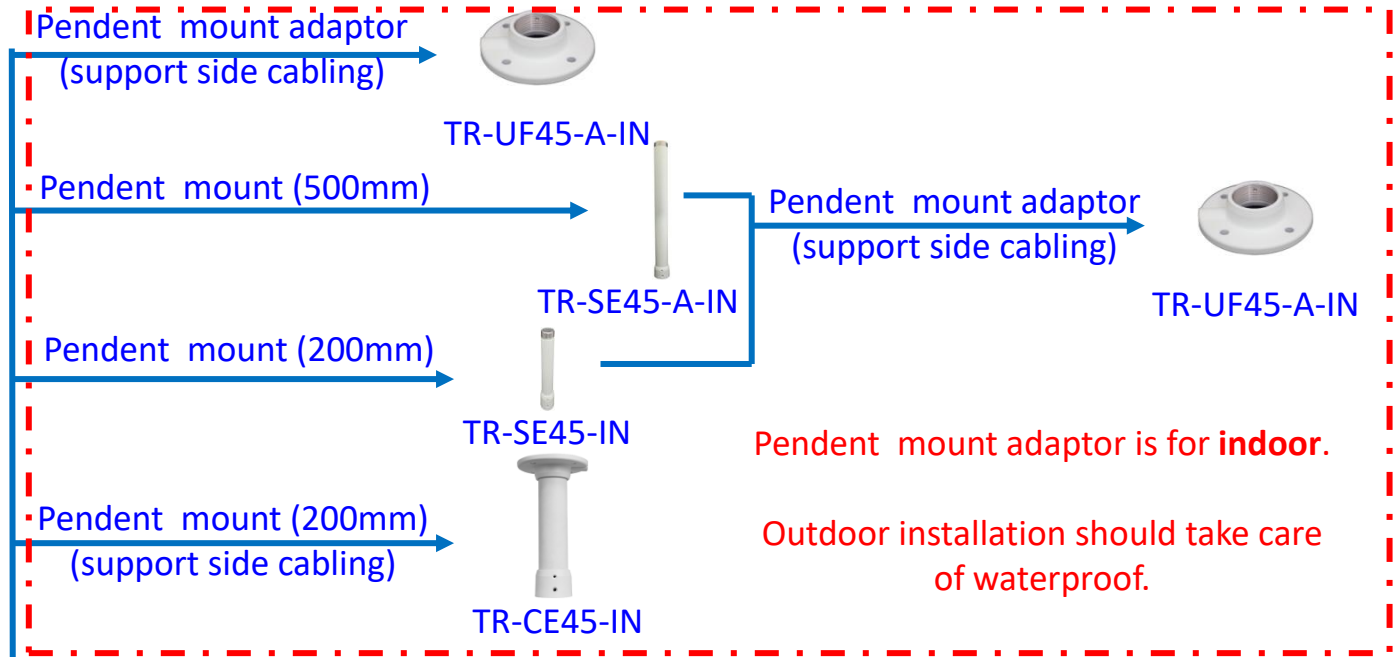

TR-SM04-IN

NEW

NPT 3/4" Plastic
Waterproof joint

Optional

TR-A01-IN

Pole mount

TR-UP06-IN

TR-CE45-IN

Fixed dome camera mount

Fixed dome camera mount

Fisheye camera mount

Mini dome camera mount

Bullet camera mount

Outdoor PTZ camera mount

Outdoor PTZ camera mount

Indoor PTZ camera mount