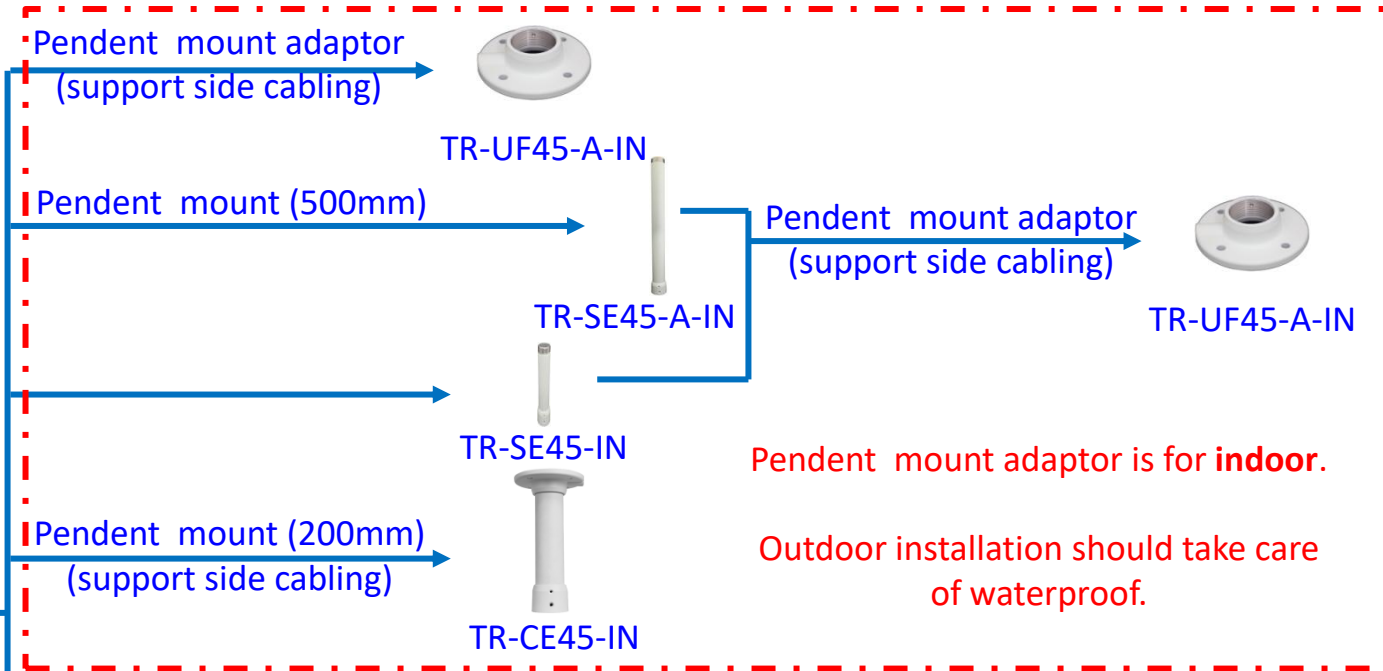

TR-SM04-IN

NEW

NPT 3/4" Plastic
Waterproof joint

Optional

TR-A01-IN

Pole mount

TR-UP06-IN

TR-CE45-IN

Fixed dome camera mount

Fixed dome camera mount

Fisheye camera mount

Mini dome camera mount

Bullet camera mount

Outdoor PTZ camera mount

Outdoor PTZ camera mount

Indoor PTZ camera mount