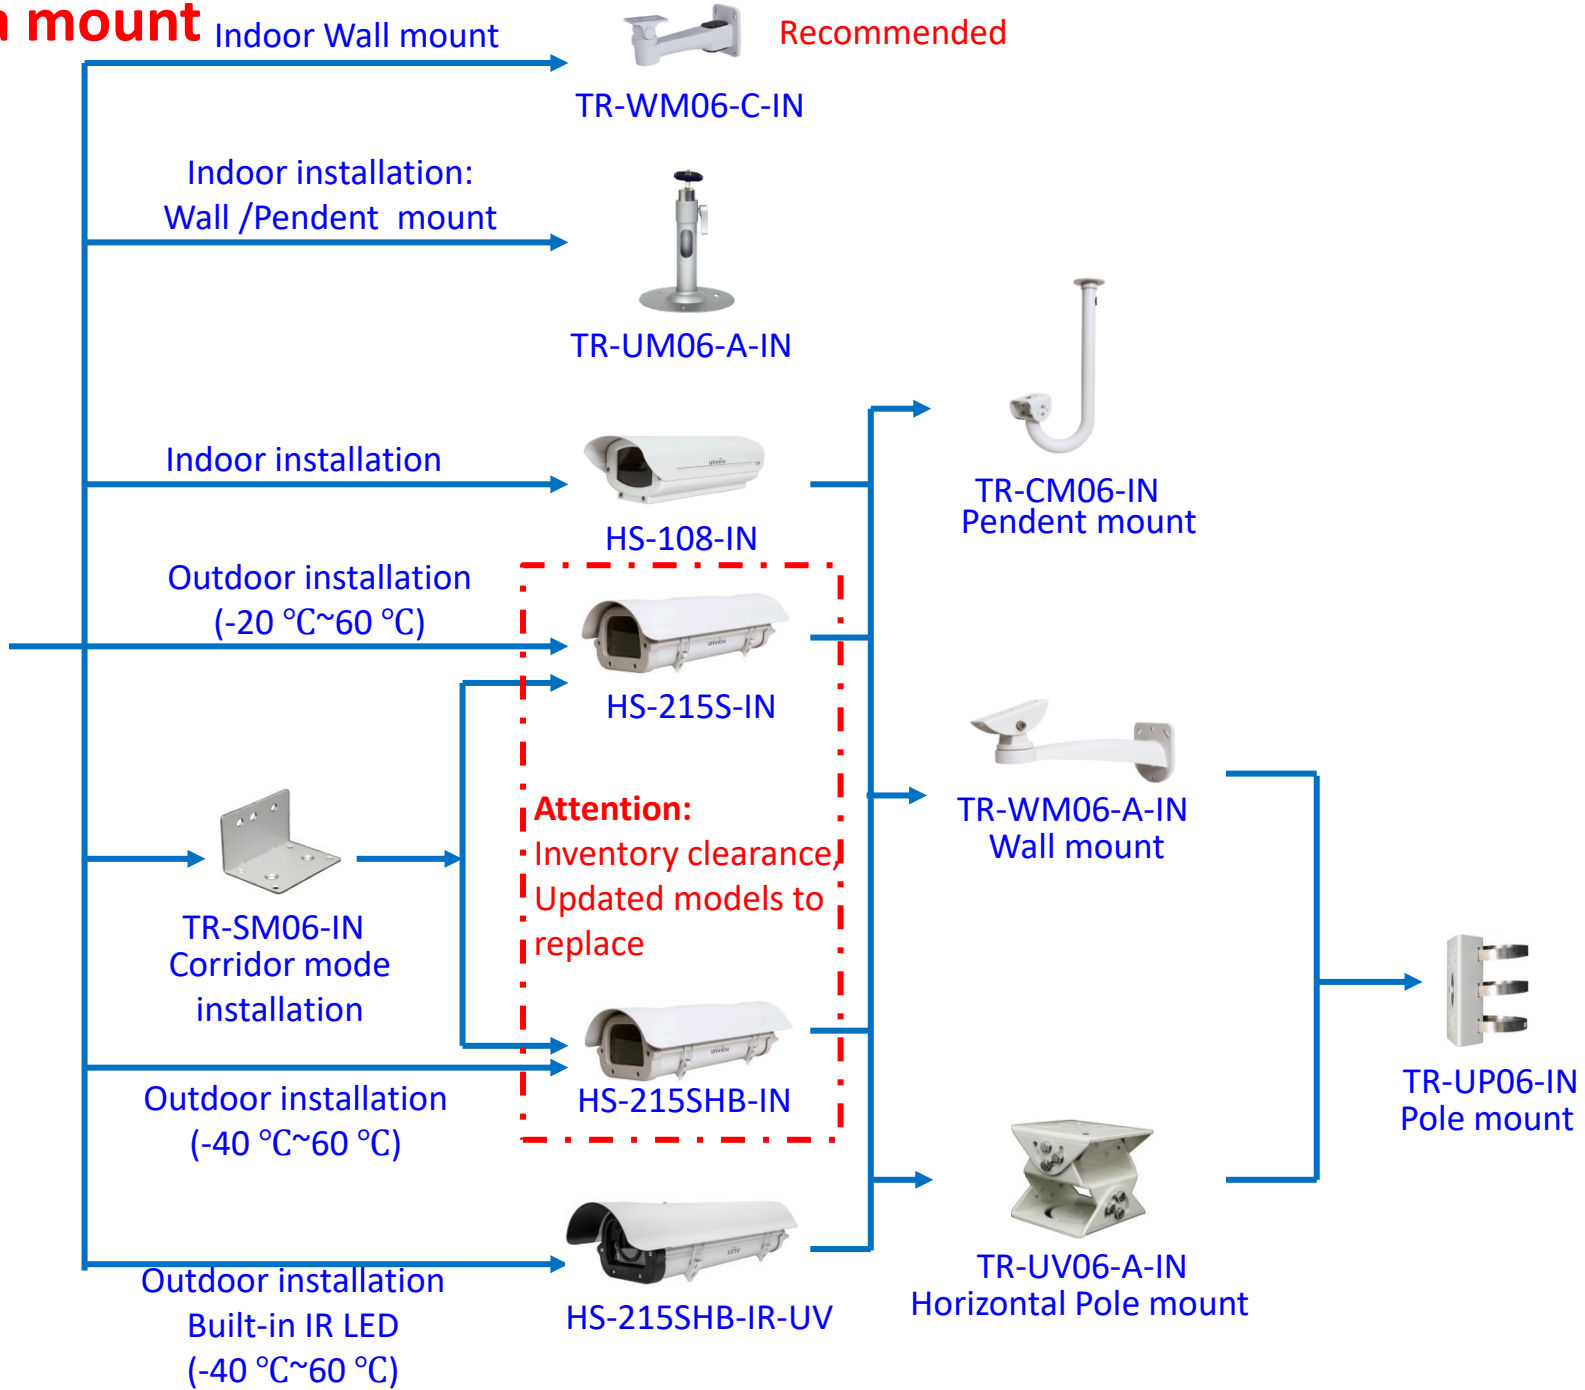

IPC Accessories Installation Guide

Box camera mount

Indoor Wall mount

Recommended

TR-WM06-C-IN

Indoor installation:
Wall /Pendent mount

TR-UM06-A-IN

Indoor installation

HS-215SHB-IR-UV

TR-CM06-IN
Pendent mount

TR-WM06-A-IN
Wall mount

TR-UV06-A-IN
Horizontal Pole mount

TR-UP06-IN
Pole mount

IPC54X/IPC56X
series

Dome camera mount

Outdoor mount:
Including junction box

Indoor mount:
Excluding junction box

IPC323X series

TR-JB04-IN

TR-JB07/WM04-IN

TR-JB07/WM04-A-IN
Extra back outlet for cable
(Covered with black foam)

TR-WM04-IN

TR-FM152-A-IN

TR-UF45-E-IN

TR-SM04-IN

NEW

NPT 3/4" Plastic
Waterproof joint

Optional

TR-A01-IN

Pole mount

TR-UP06-IN

TR-CE45-IN