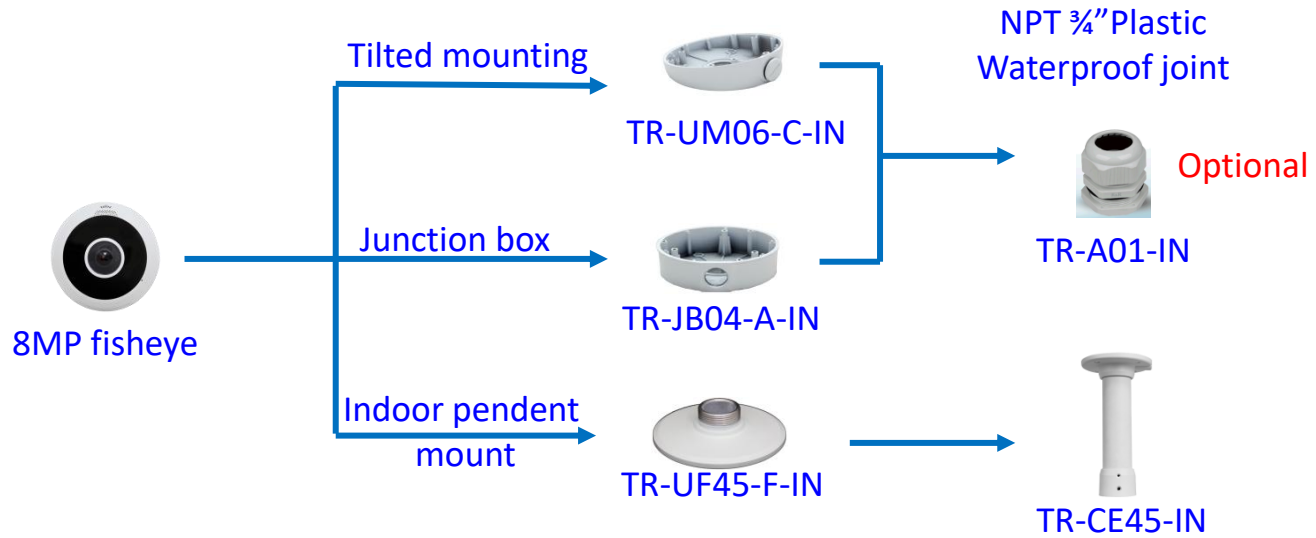

TR-SM04-IN

NEW

NPT 3/4" Plastic
Waterproof joint

Optional

TR-A01-IN

Pole mount

TR-UP06-IN

TR-CE45-IN

Fixed dome camera mount

Fixed dome camera mount

Fisheye camera mount

Mini dome camera mount

Bullet camera mount

Outdoor PTZ camera mount

Outdoor PTZ camera mount

Indoor PTZ camera mount