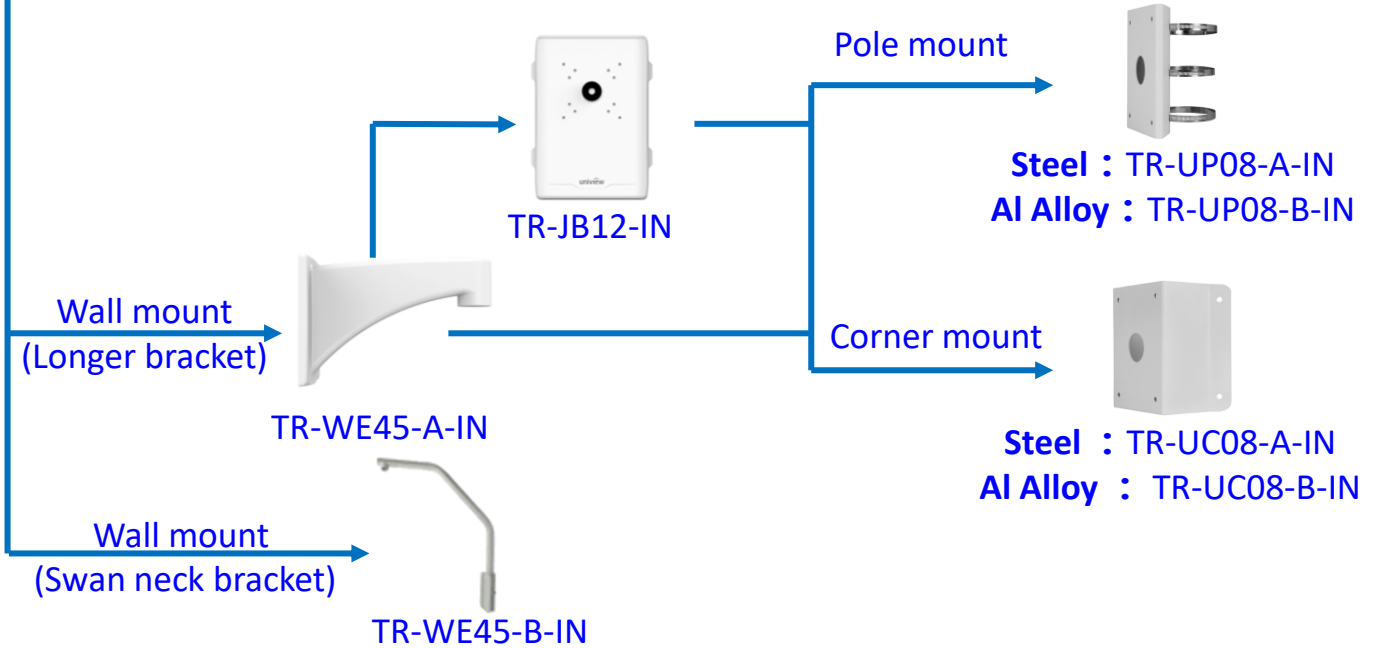

Indoor mount:
Excluding junction box

IPC323X series

TR-JB04-IN

TR-JB07/WM04-IN

TR-JB07/WM04-A-IN
Extra back outlet for cable
(Covered with black foam)

TR-WM04-IN

TR-FM152-A-IN

TR-UF45-E-IN

TR-SM04-IN

NEW

NPT 3/4" Plastic
Waterproof joint

Optional

TR-A01-IN

Pole mount

TR-UP06-IN

TR-CE45-IN

Fixed dome camera mount

Fixed dome camera mount

Fisheye camera mount

Mini dome camera mount

Bullet camera mount

Outdoor PTZ camera mount

Outdoor PTZ camera mount

Indoor PTZ camera mount