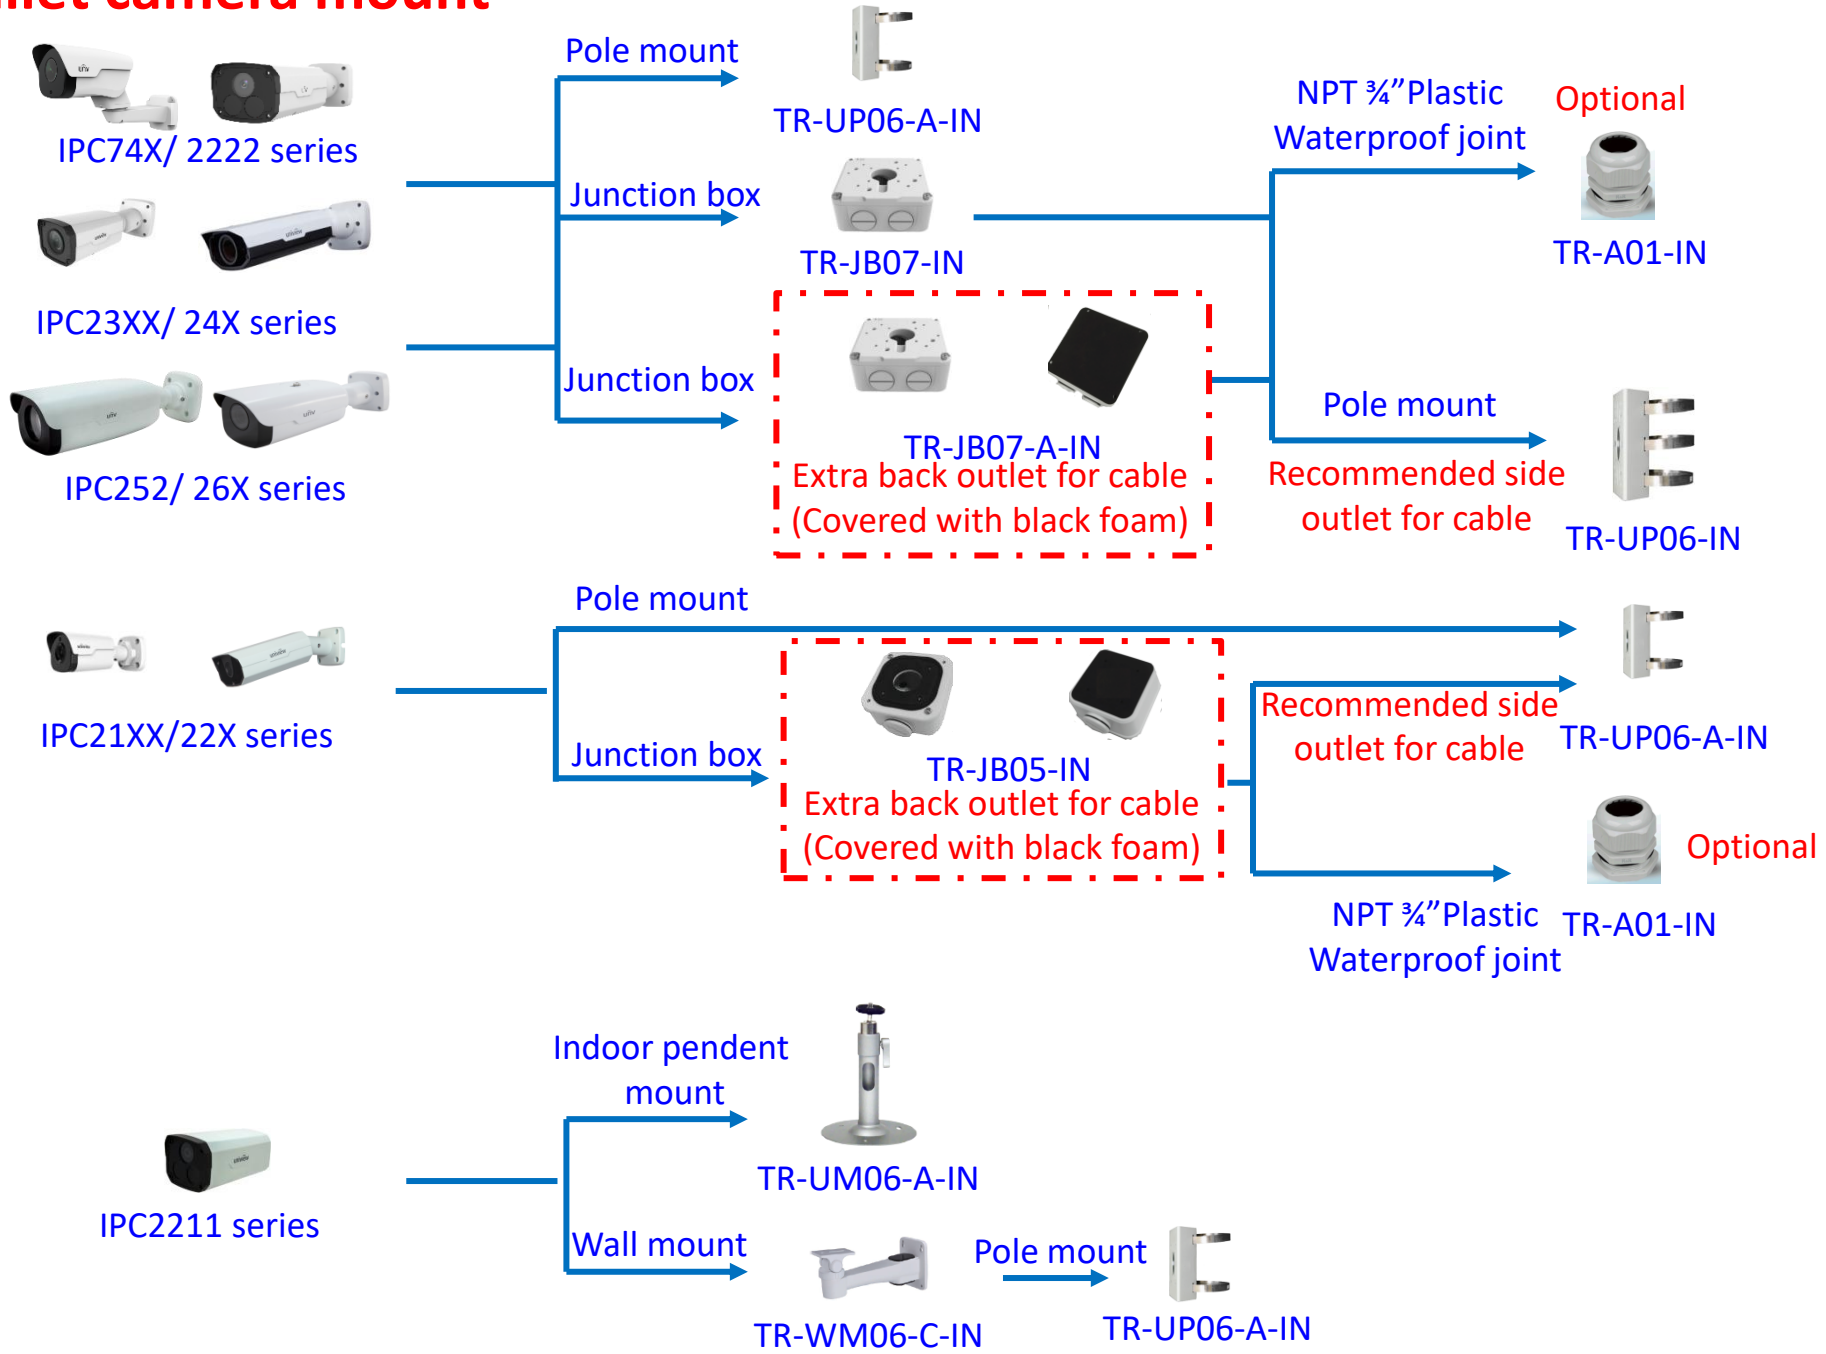

IPC Accessories Installation Guide

Box camera mount

Indoor Wall mount

Recommended

TR-WM06-C-IN

Indoor installation:
Wall /Pendent mount

TR-UM06-A-IN

Indoor installation

Indoor mount:
Excluding junction box

IPC323X series

TR-JB04-IN

TR-JB07/WM04-IN

TR-JB07/WM04-A-IN
Extra back outlet for cable
(Covered with black foam)

TR-WM04-IN

TR-FM152-A-IN

TR-UF45-E-IN

TR-SM04-IN

NEW

NPT 3/4" Plastic
Waterproof joint

Optional

TR-A01-IN

Pole mount

TR-UP06-IN

TR-CE45-IN

Fixed dome camera mount

Fixed dome camera mount

Fisheye camera mount

Mini dome camera mount

Bullet camera mount

Outdoor PTZ camera mount

Outdoor PTZ camera mount

Indoor PTZ camera mount