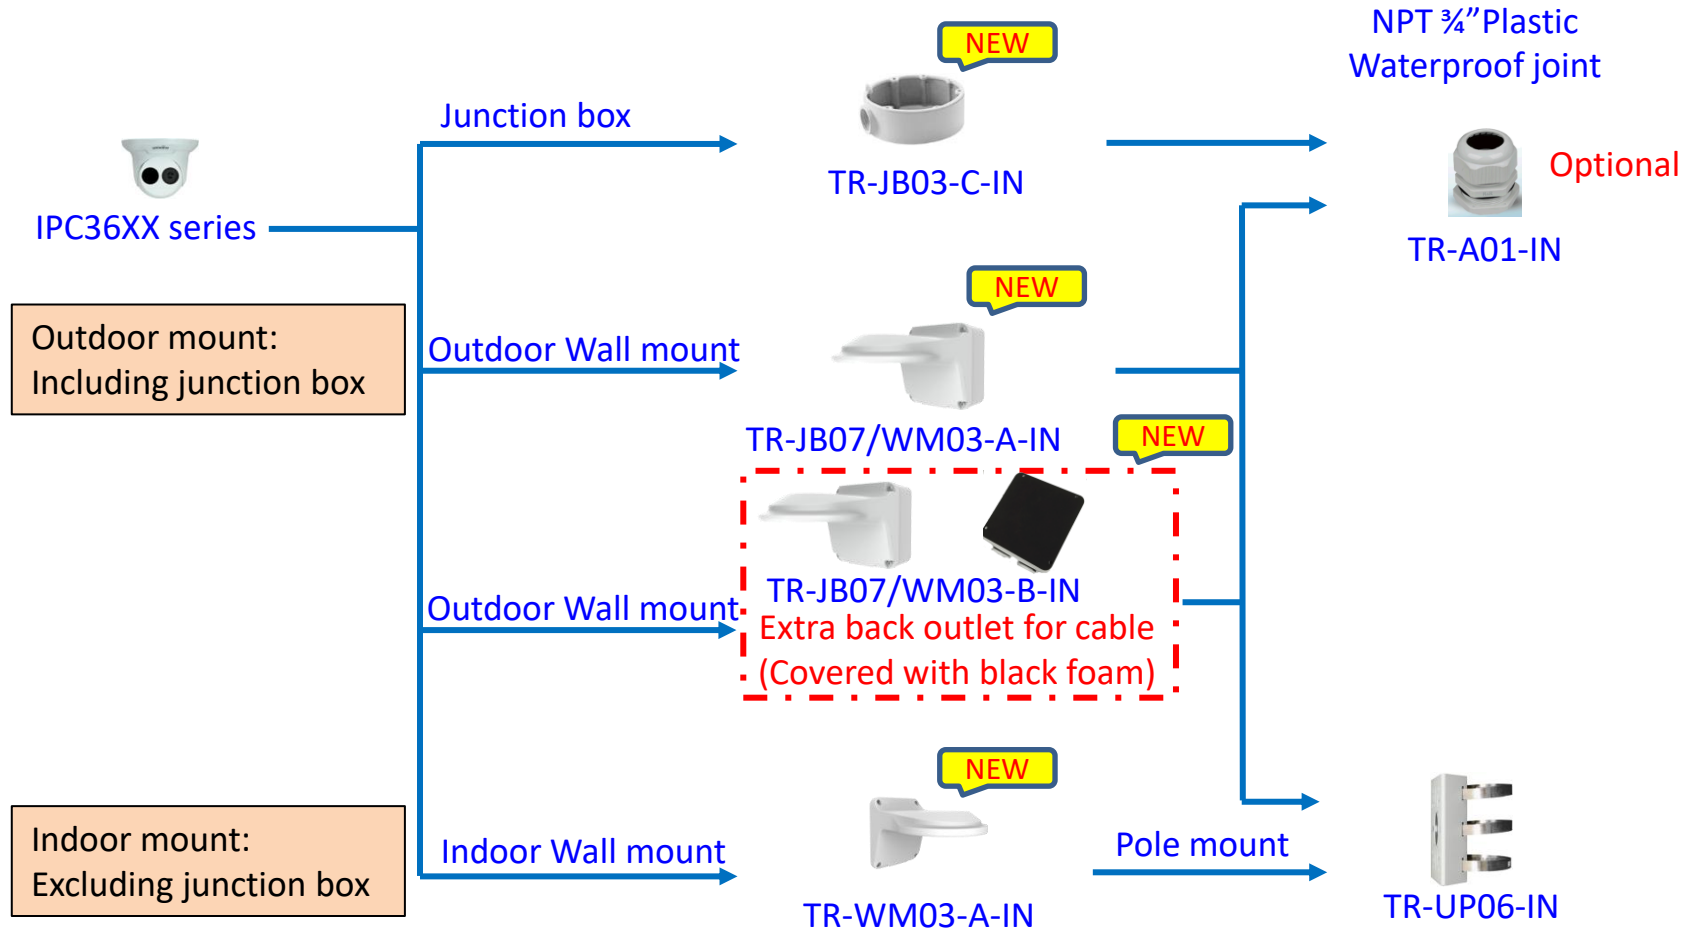

Indoor mount:
Excluding junction box

IPC323X series

TR-JB04-IN

TR-JB07/WM04-IN

TR-JB07/WM04-A-IN
Extra back outlet for cable
(Covered with black foam)

TR-WM04-IN

TR-FM152-A-IN

TR-UF45-E-IN

TR-SM04-IN

NEW

NPT 3/4" Plastic
Waterproof joint

Optional

TR-A01-IN

Pole mount

TR-UP06-IN

TR-CE45-IN

Fixed dome camera mount

Fixed dome camera mount

Fisheye camera mount

Mini dome camera mount

Bullet camera mount

Outdoor PTZ camera mount

Outdoor PTZ camera mount

Indoor PTZ camera mount